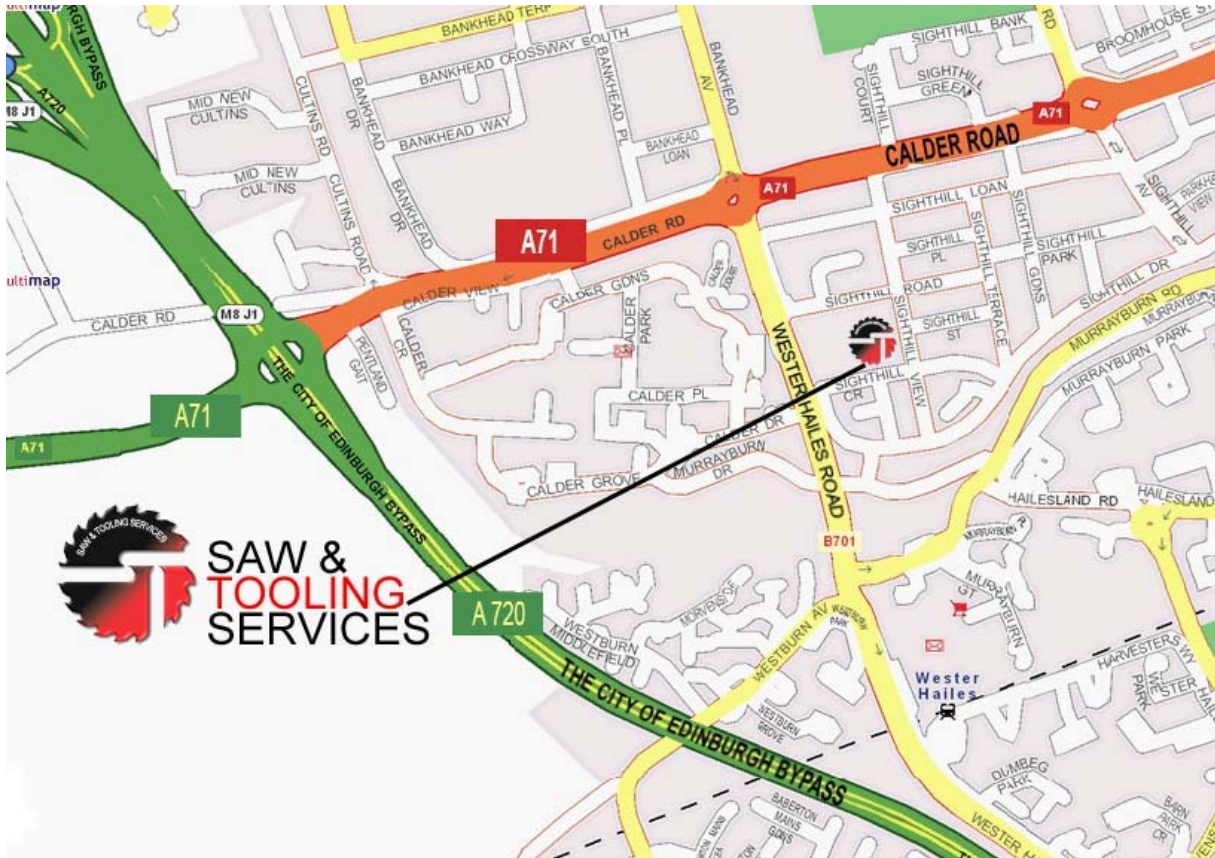

**SAW &  
TOOLING  
SERVICES**

**CONTACT INFORMATION:**

**Saw & Tooling Services**  
50A Sighthill Crescent  
Edinburgh, East Lothian  
UK EH11 4BQ

**OPENING HOURS:**

**Monday—Friday**  
**9:00 am—5:00 pm**

Phone: **0131 4583886** Fax: **0131 4583887** Email [andy@sawandtooling.co.uk](mailto:andy@sawandtooling.co.uk)

**DIRECTIONS:**

**If arriving from the West (M8 from Glasgow)**

Go to the end of the M8, arriving at the Hermiston Gate Roundabout. At the roundabout take the 3rd exit and stay to the left and exit the City Bypass (A720), proceed to the top of the hill to the Calder Road (A71). Take the 1st exit (turn left) and go East along the Calder Road until you arrive at the first roundabout. Take the 3rd exit (south) on Westerhailes Road. Proceed south for 0.2 miles and turn left (the second street on the left) onto Sighthill Road. Turn right onto Sighthill View. Then turn right onto Sighthill Crescent, we are located on the right hand side in Unit A.

**If arriving from the East (A71 from Edinburgh)**

Drive West un till the Broomhouse Road Roundabout, go straight through and turn left on the second road - Sighthill View - proceed south un till the second road - Sighthill Crescent - turn right, and we are located on the right hand side in Unit A.